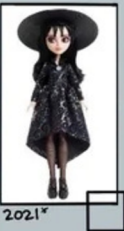

[BEETLEJUICE] BEETLEJUICE & LYDIA DEETZ