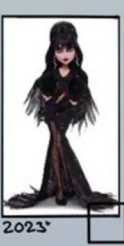

ELVIRA MISTRESS OF THE DARK