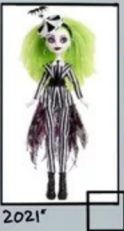

[BEETLEJUICE] BEETLEJUICE & LYDIA DEETZ